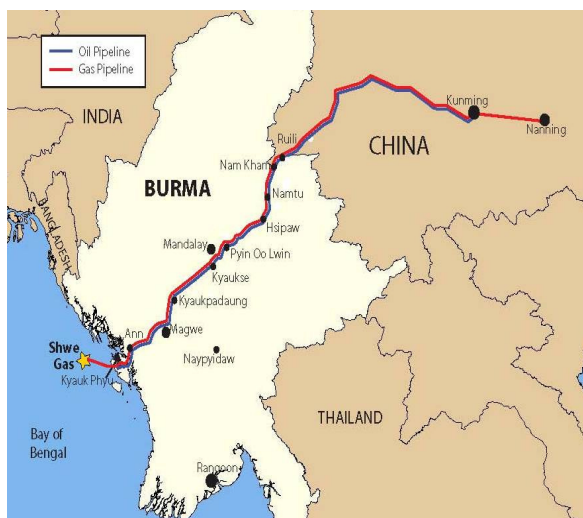

Global Day of Action 1st March 2012

STOP THE SHWE GAS PROJECT & TRANS-BURMA PIPELINES NOW!

The Shwe Gas Project is a \$US 29 billion extractive industry project in Burma including two crude oil and natural gas pipelines that will pump Burma's world class natural gas reserves as well as oil from the Middle East and Africa across the country to feed China's energy needs.

The Shwe Gas Movement's latest report "Sold Out" documents increased militarization deployed along the pipeline corridor, widespread land confiscation, and other abuses stemming from the dual pipelines.